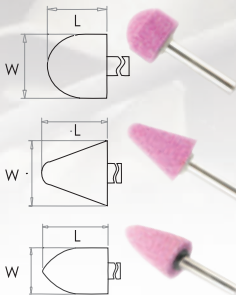

MSA-306-039	16mm x 20mm	6mm	#68	5
MSA-306A-039	16mm x 20mm	1/4"	#68	5
MSA-306-049	20mm x 28mm	6mm	#68	5
MSA-306A-049	20mm x 28mm	1/4"	#68	5
MSA-306-059	17mm x 32mm	6mm	#68	5
MSA-306A-059	17mm x 32mm	1/4"	#68	5