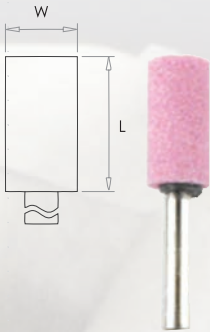

Item No.	Stone Size(WxL)	Mandrel Diameter	Grits	PCS	
MSA-306-019	13mm x 25mm	6mm	#68	5	
MSA-306-0119	8mm x 19mm		#68	5	
MSA-306-0129	19mm x 25mm		#46	5	
MSA-306-029	25mm x 26mm		#68	5	
MSA-306-069	16mm x 25mm		#68	5	
MSA-306-19	2mm x 6mm	3mm	#180	10	
MSA-306-29	3mm x 6mm		#120	10	
MSA-306-39	4mm x 10mm		#100	10	
MSA-306-49	5mm x 10mm		#80	10	
MSA-306-59	6mm x 14mm		#80	10	
MSA-306-69	8mm x 14mm		#80	10	
MSA-306-79	10mm x 15mm		#68	10	
MSA-306A-019	13mm x 25mm		1/4"	#68	5
MSA-306A-029	25mm x 26mm	1/8"		5	
MSA-306A-39	4mm x 10mm			10	
MSA-306A-59	6mm x 14mm		#68	10	
MSA-306A-69	8mm x 14mm		#68	10	
MSA-306A-79	10mm x 15mm		#68	10